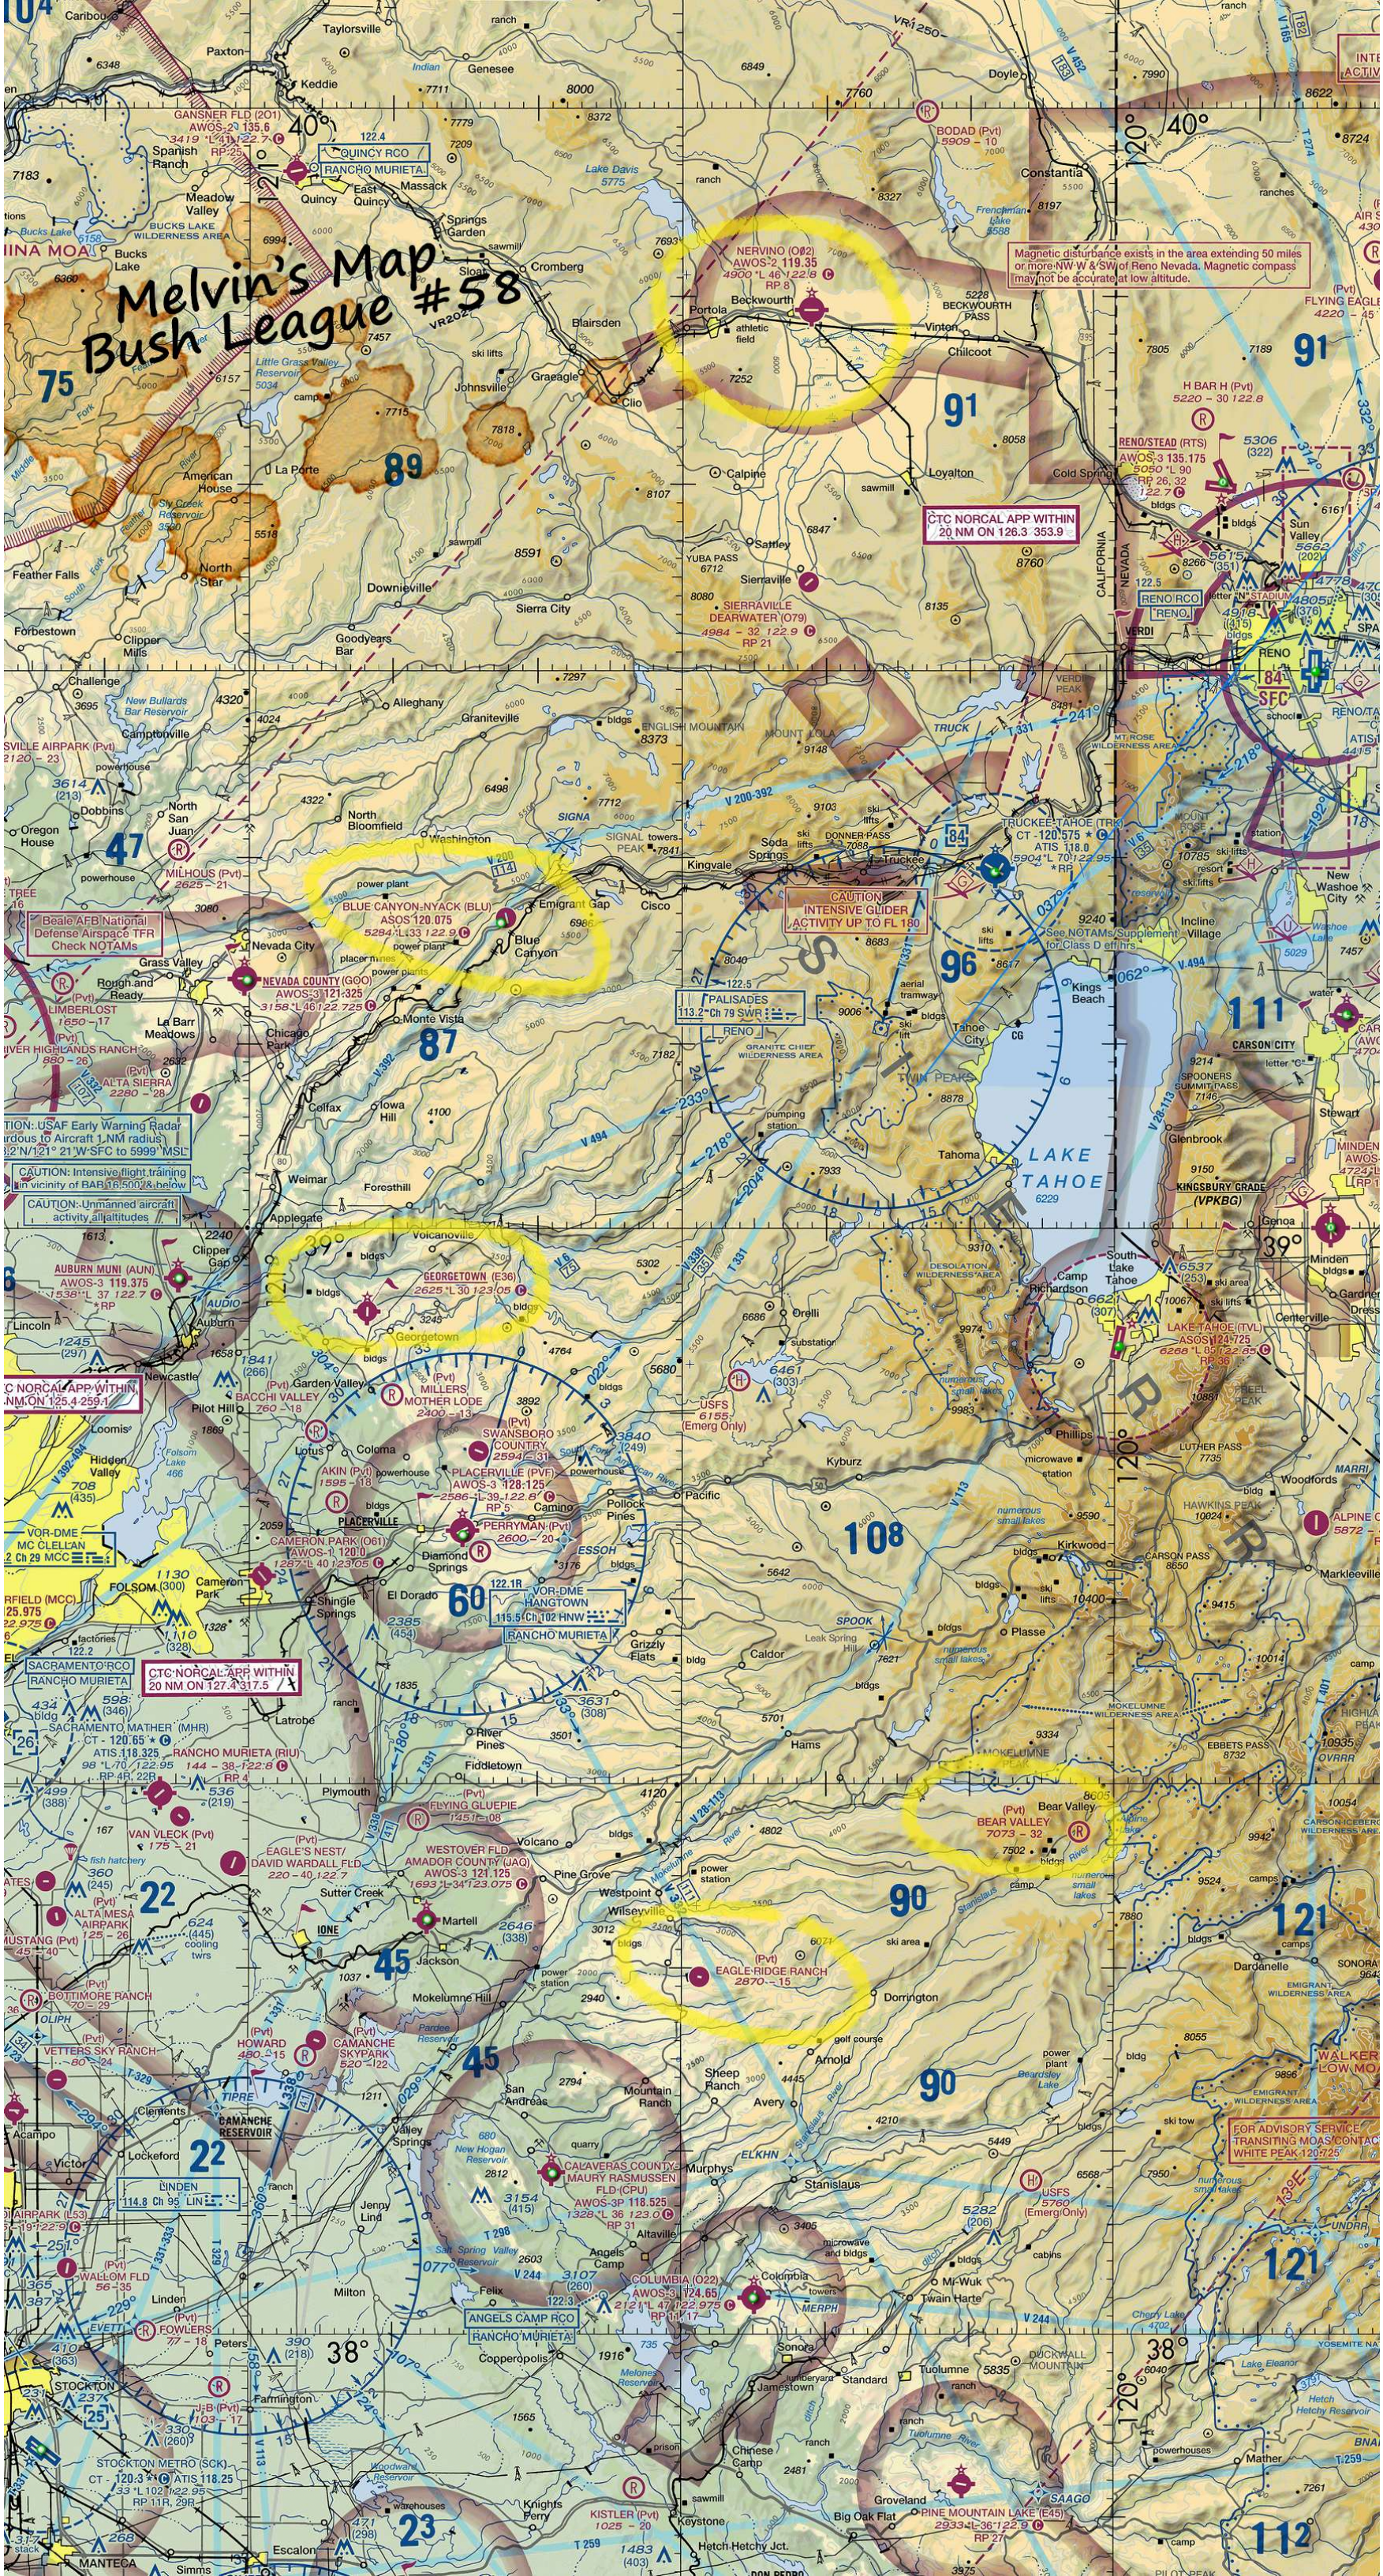

Melvin's Map Bush League #58

Magnetic disturbance exists in the area extending 50 miles or more NW & SW of Reno Nevada. Magnetic compass may not be accurate at low altitude.

CTC NORCAL APP WITHIN 20 NM ON 126.3-353.9

CAUTION INTENSIVE GLIDER ACTIVITY UP TO FL 180

Beale AFB National Defense Airspace TFR Check NOTAMS

CAUTION: Intensive flight training in vicinity of BARB 5000' & below

CAUTION: Unmanned aircraft activity all altitudes

CTC NORCAL APP WITHIN 20 NM ON 125.4-259.1

CTC NORCAL APP WITHIN 20 NM ON 127.4-317.5

FOR ADVISORY SERVICE TRANSITING MOAS CONTACT WHITE PEAK 120725